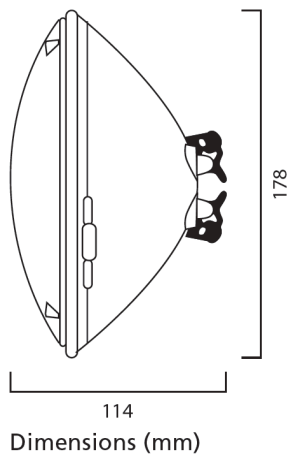

PAR56 12V 300W Swimming Pool

Item No: 9061532

SYLVANIA

PAR56 incandescent lamp for Swimming Pools, fountains. Wide beam angle.

Technical Assets

Dimensions (mm)

Photometrics

General data

Max. Lamp Diameter (mm) - D	178
-----------------------------	-----

Weight (kg)	0.525
-------------	-------

Packaging

Product EAN number	5410288615325
--------------------	---------------

Packaging single length / height (cm)	15.0
---------------------------------------	------

Packaging single width (cm)	15.0
-----------------------------	------

Packaging single depth (cm)	14.4
-----------------------------	------

DUN14 (inner)	15410288615322
---------------	----------------

Units per outer package	12
-------------------------	----

Packaging outer length / height (cm)	60.9
--------------------------------------	------

Packaging outer width (cm)	47.1
----------------------------	------

Packaging outer depth (cm)	18.0
----------------------------	------