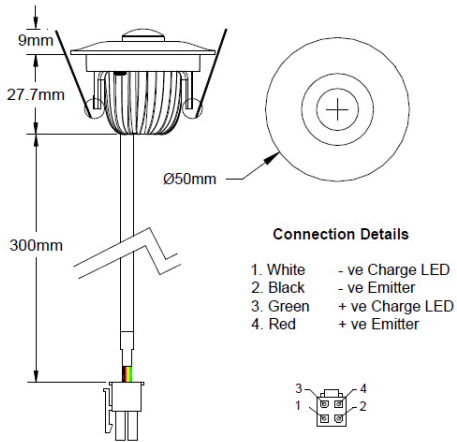

ROUTELED 3W OPEN AREA WHT S/TEST

Item No: 9154068

Concord

Stand alone emergency luminaire downlight with Self Test facility. Includes Corridor lens, module (inverter) with 3.6v 4ah Ni-Cad batteries. 24hr recharge time. 1000mA discharge current. 700mA output current. Module size is 152x26.5x28.5mm - battery size is 38x270mm (Type 8). Module weight 150gm/battery weight 400gm.

Technical Assets

Dimensions (mm)

Photometrics

ROUTELED 3W OPEN AREA WHT S/TEST

Item No: 9154068

Concord

General data

Product name	ROUTELED 3W OPEN AREA WHT S/TEST
Technology	LED
Housing	PC Polycarbonate
Mount	Ceiling recessed mounting
Environment	Internal
General application	Education, Hospitality, Office, Retail
ETIM Class	EC001957
Warranty	3 years

Optical data

Fixture luminous flux (lm)	207
Correlated colour temperature (k)	6000
Light colour	Daylight
Adjustable chromaticity	N
Beam Angle (°)	110

Electrical data

Emergency mode	Non-maintained
Emergency duration (h)	3
Drive current (mA)	700

Physical data

IP rating	IP20
Weight (kg)	1.1
Recessed Depth (mm)	40

Packaging

Packaging single length / height (cm)	20.0
Packaging single width (cm)	20.0
Packaging single depth (cm)	5.0
Units per outer package	1
Packaging outer length / height (cm)	20.0
Packaging outer width (cm)	20.0
Packaging outer depth (cm)	5.0