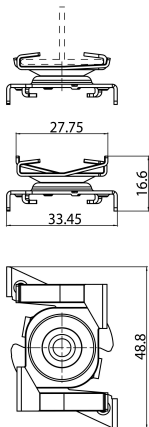

OneTrack Fast T-Bar Bracket White s-9000/119-tb-w

Item No: 9200770

SYLVANIA

PROTM

CE UK
CA

OneTrack accessory, bracket for fixing the track to the T-bar, in painted steel. Recommended distance between clamps: 750 mm. Fmax clamp: 50N. Please verify the Fmax of the T-bar declared by manufacturer. White.

Technical Assets

Dimensions (mm)

Photometrics

OneTrack Fast T-Bar Bracket White s-9000/119-tb-w

Item No: 9200770

SYLVANIA

General data

Product name	OneTrack Fast T-Bar Bracket White s-9000/119-tb-w
Technology	Non - Electrical Device
Accessory type	Mounting
Type of accessory	Fixing clamp / bracket
Housing	Steel
Mount	Suspended
General application	Museums & Galleries, Office
ETIM Class	EC002557
Warranty	5 years

Physical data

Housing colour	White
Nominal Product Length (mm)	48.8
Nominal Product Width (mm)	33.4
Nominal Product Height (mm)	16.6
Weight (kg)	0.016

Packaging

Product EAN number	4012289007706
Packaging single length / height (cm)	8.0
Packaging single width (cm)	4.2
Packaging single depth (cm)	5.4
Units per outer package	1
Packaging outer length / height (cm)	8.0
Packaging outer width (cm)	4.2
Packaging outer depth (cm)	5.4