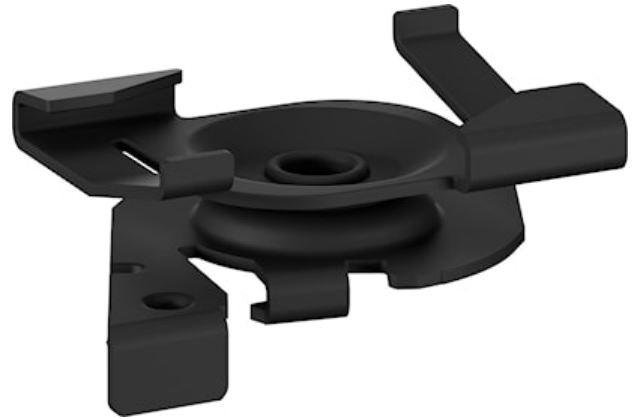

OneTrack Fast T-Bar Bracket Black s-9000/119-tb-b

Item No: 9200771

SYLVANIA

PROTM

CE UK
CA

OneTrack accessory, bracket for fixing the track to the T-bar, in painted steel. Recommended distance between clamps: 750 mm. Fmax clamp: 50N. Please verify the Fmax of the T-bar declared by manufacturer. Black.

Technical Assets

Dimensions (mm)

Photometrics

OneTrack Fast T-Bar Bracket Black s-9000/119-tb-b

Item No: 9200771

SYLVANIA

General data

Product name	OneTrack Fast T-Bar Bracket Black s-9000/119-tb-b
Technology	Non - Electrical Device
Accessory type	Mounting
Type of accessory	Fixing clamp / bracket
Housing	Steel
Mount	Suspended
General application	Museums & Galleries, Office
ETIM Class	EC002557
Warranty	5 years

Physical data

Housing colour	Black
Nominal Product Length (mm)	48.8
Nominal Product Width (mm)	33.4
Nominal Product Height (mm)	16.6
Weight (kg)	0.016

Packaging

Product EAN number	4012289007713
Packaging single length / height (cm)	8.0
Packaging single width (cm)	4.2
Packaging single depth (cm)	5.4
Units per outer package	1
Packaging outer length / height (cm)	8.0
Packaging outer width (cm)	4.2
Packaging outer depth (cm)	5.4