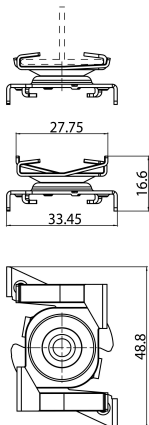

OneTrack Fast T-Bar Bracket Black s-9000/119-tb-b

Item No: 9200771

SYLVANIA

PROTM

CE UK
CA

OneTrack accessory, bracket for fixing the track to the T-bar, in painted steel. Recommended distance between clamps: 750 mm. Fmax clamp: 50N. Please verify the Fmax of the T-bar declared by manufacturer. Black.

Technical Assets

Dimensions (mm)

Photometrics

OneTrack Fast T-Bar Bracket Black s-9000/119-tb-b

Item No: 9200771

SYLVANIA

General data

Product name	OneTrack Fast T-Bar Bracket Black s-9000/119-tb-b
Technology	Non - Electrical Device
Accessory type	Mounting
Type of accessory	Fixing clamp / bracket
Housing	Steel
Mount	Suspended
General application	Museums & Galleries, Office
ETIM Class	EC002557
Warranty	5 years

Physical data

Housing colour	Black
Nominal Product Length (mm)	48.8
Nominal Product Width (mm)	33.4
Nominal Product Height (mm)	16.6
Weight (kg)	0.016

Packaging

Product EAN number	4012289007713
Packaging single length / height (cm)	8.0
Packaging single width (cm)	4.2
Packaging single depth (cm)	5.4
Units per outer package	1
Packaging outer length / height (cm)	8.0
Packaging outer width (cm)	4.2
Packaging outer depth (cm)	5.4