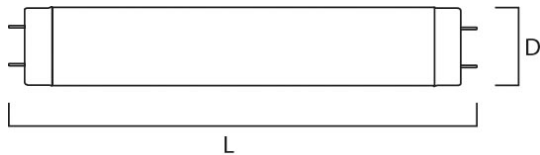

### Dimensions (mm)

## Physical data

Nominal Product Length (mm)	450.0
Nominal Product Diameter (mm)	26
Max. Length base to base (mm) - A	437.4
Length base to pin Min-Max (mm) - B	442.1-444.5
Max. Lamp Length (mm) - C/L	451.6
Max. Lamp Diameter (mm) - D	28.0
Weight (kg)	0.063

## Packaging

Product EAN number	5410288022246
Packaging single length / height (cm)	45.2
Packaging single width (cm)	2.9
Packaging single depth (cm)	2.8
DUN14 (inner)	15410288022243
Units per outer package	25
Packaging outer length / height (cm)	48.0
Packaging outer width (cm)	15.5
Packaging outer depth (cm)	15.0