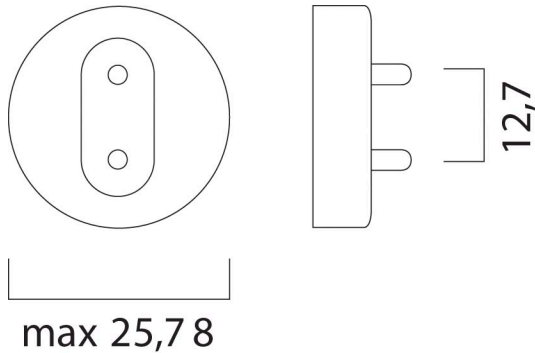

F58W/YELLOW

Item No: 0002569

SYLVANIA

Technical Assets

Dimensions (mm)

Photometrics

General data

Product name	F58W/YELLOW
Technology	Fluorescent
Lamp shape	Tubular shape
Cap/Base	G13
Lamp finish	Frosted/Coated
Fixture rating	Open
General application	SPG
ETIM Class	EC000108

Optical data

Ambient temperature for maximum luminous flux (°C)	25
Light colour	Yellow
Adjustable chromaticity	N

F58W/YELLOW

Item No: 0002569

SYLVANIA

Electrical data

Power consumption (W)	58
Wattage (W)	58.00
Supply current (A)	0.670
Primary Supply/Product voltage - min (V)	100
Primary Supply/Product voltage - max (V)	120
Control gear required	Yes
Dimmable	Yes
Dimming method	Mains: leading / trailing edge
Drive current (mA)	670

Lifetime data

Average life (Nominal) (h)	8000
Average life (Rated) (h)	8000

Physical data

Nominal Product Length (mm)	1500.0
Nominal Product Diameter (mm)	26
Max. Length base to base (mm) - A	1500.0
Length base to pin Min-Max (mm) - B	1504.7-1507.1
Max. Lamp Length (mm) - C/L	1514.2
Max. Lamp Diameter (mm) - D	28.0
Weight (kg)	0.2

Packaging

Product EAN number	5410288025698
Packaging single length / height (cm)	151.1
Packaging single width (cm)	2.9
Packaging single depth (cm)	2.8
DUN14 (inner)	15410288025695
Units per outer package	25
Packaging outer length / height (cm)	154.5
Packaging outer width (cm)	15.5
Packaging outer depth (cm)	15.0