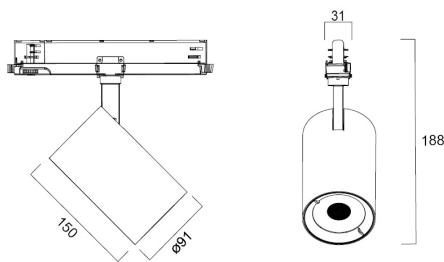

# Pixo Large 5050lm 930 NB MB WB DALI White

Item No: 0004564

**SYLVANIA**

**PRO**<sup>TM</sup>

Simple and slick integral design with no driver box and without any visible screws Improved thermal resistance with in-track driver, ideal for retail applications Extremely precise light beams due to the high-quality lenses Die-cast aluminium body, Beam angle: 36°, additional lenses 24° and 54° beam angle included in the packaging, Textured white finishing colour Light color temperature: 3000K, warm white System power: 40W, Fixture lumen output: 5050lm, efficacy: 126lm/W, Ra90 typical, LED chromacity: 3 step MacAdam ellipse LED source (SDCM3), IR/UV free light source without heat radiation Operating voltage 220-240V / 50-60Hz, DALI dimmable driver, ultra low LED flickering rate (5% or less) Suitable for installation on 3-circuit tracks, please check compatibility list on the instruction sheet. Compatible with OneTrack Electrical protection: Class II. Degree of protection: IP20, suitable for indoor environment only Horizontal rotation: 345°, vertical tilt: 90° Nominal product dimensions: D.91mmx150mm, length of the adaptor : 238mm. 5 years warranty. Recycling instructions for extra lens in this product: please contact us for recycling instructions or disposal. Not compatible with surface mount monopoint accessory

### Dimensions (mm)

## Physical data

Housing colour	White
IP rating	IP20
IK rating	IK03
Diffuser finish	Other
Diffuser material	None
Reflector finish	High-gloss
Nominal Product Length (mm)	150
Nominal Product Diameter (mm)	91
Weight (kg)	0.784

## Packaging

Product EAN number	5410288045641
Packaging single length / height (cm)	27.2
Packaging single width (cm)	12.7
Packaging single depth (cm)	22.3
DUN14 (inner)	15410288045648
Units per outer package	8
Packaging outer length / height (cm)	57.0
Packaging outer width (cm)	52.5
Packaging outer depth (cm)	25.0