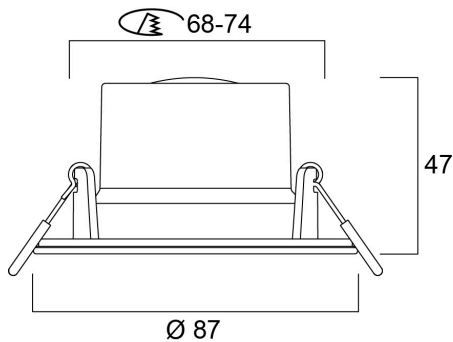

### Dimensions (mm)

### Photometrics

Distance [m]	Cone diameter [m]	Beam diameter [m]	Beam diameter [in]	Illuminance [lx]
0.5	1.26	Ø171	Ø18"	892
1.0	2.52	Ø342	Ø36"	223
1.5	3.79	Ø513	Ø54"	110
2.0	5.06	Ø684	Ø72"	60
2.5	6.31	Ø855	Ø89"	48
3.0	7.57	Ø1026	Ø108"	39

## Physical data

Housing colour	White
IP rating	IP65/20
IK rating	IK03
Diffuser finish	Diffuse
Diffuser material	Other
Nominal Product Length (mm)	87
Nominal Product Width (mm)	87
Nominal Product Height (mm)	47
Weight (kg)	0.27

## Packaging

Product EAN number	5410288052540
Packaging single length / height (cm)	29.2
Packaging single width (cm)	5.9
Packaging single depth (cm)	9.9
DUN14 (inner)	15410288052547
Units per outer package	16
Packaging outer length / height (cm)	30.0
Packaging outer width (cm)	28.0
Packaging outer depth (cm)	40.5