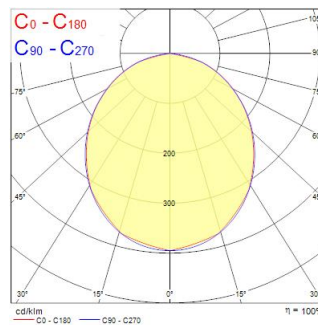

Photometrics

Distance [m]	Cone diameter [m]	Beam diameter [m]	Beam diameter [in]	Illuminance [lx]
0.5	1.26	Ø171	Ø18"	892
1.0	2.52	Ø342	Ø36"	223
1.5	3.79	Ø513	Ø54"	110
2.0	5.06	Ø684	Ø72"	60
2.5	6.31	Ø855	Ø89"	48
3.0	7.57	Ø1026	Ø108"	39

Distance [m] Cone diameter [m] Illuminance [lx]
C0 - C180 (Half beam angle: 103.2°)