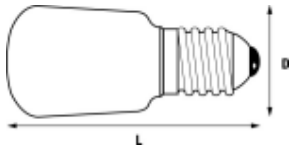

PYGMY oven lamp 15W 22mm 230-240V CL E14

Item No: 0008072

SYLVANIA

Technical Assets

Dimensions (mm)

Photometrics

General data

Product name	PYGMY oven lamp 15W 22mm 230-240V CL E14
Technology	Incandescent
Watt (Rated) (W)	15
Lamp shape	Other
Cap/Base	E14
Lamp finish	Clear
Fixture rating	Open
General application	Hospitality, Residential & Consumer, Retail
ETIM Class	EC000014
E-number FI	4748940
E-number SE	8355231
E-number Norway	3725174

PYGMY oven lamp 15W 22mm 230-240V CL E14

Item No: 0008072

SYLVANIA

Electrical data

Power consumption (W)	15
Wattage (W)	15
Starting time (max) (s)	0.01
Warm-up time to 60% of full light (max) (s)	Instant full light
Supply current (A)	0.063
Lamp power factor	1
Control gear required	No
Dimmable	Yes
Dimming method	Mains: leading / trailing edge
Lamp Energy Label (class)	G
kWh per 1000 hours burning time	15
Nominal Line Voltage Single Operation	220-240V

Lifetime data

Average life (Nominal) (h)	1000
Average life (Rated) (h)	1000

Physical data

Nominal Product Length (mm)	48
Nominal Product Diameter (mm)	22
Max. Lamp Length (mm) - C/L	49
Max. Lamp Diameter (mm) - D	23
Weight (kg)	0.01

Packaging

Product EAN number	5410288080727
Packaging single length / height (cm)	5.85
Packaging single width (cm)	2.55
Packaging single depth (cm)	2.55
Units per inner package	10
Packaging inner length / height (cm)	13.3
Packaging inner width (cm)	5.1
Packaging inner depth (cm)	6.1
DUN14 (outer)	15410288080724
Units per outer package	100
Packaging outer length / height (cm)	28.1
Packaging outer width (cm)	14.4
Packaging outer depth (cm)	13.7