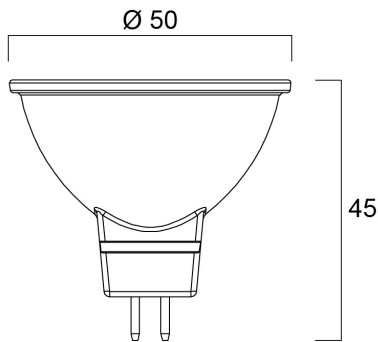

RefLED MR16 V5 345lm 830 36° SL

Item No: 0026612

SYLVANIA

- Compact, energy efficient and exceptional value for money product.
- Same shape and size as halogen MR16 lamp
- Compact Cluster SMD technology enabling high efficiency with halogen look
- Reduced visible heat sink from the front
- Available in 36 degree
- High lumen efficacy
- 12V AC/DC
- 15,000 hours average rated life
- 3 years warranty

Technical Assets

Dimensions (mm)

Photometrics

RefLED MR16 V5 345lm 830 36° SL

Item No: 0026612

SYLVANIA

General data

Product name	RefLED MR16 V5 345lm 830 36° SL
Technology	LED
Watt (Rated) (W)	4.50
Cap/Base	GU5.3
Fixture rating	Open
General application	Education, Hospitality, Residential & Consumer
Performance ambient temperature Tq (°C)	25
ETIM Class	EC001959
E-number FI	4740455
E-number SE	8292471
Warranty	3 years

Lifetime data

Average life (Nominal) (h)	15000
Average life (Rated) (h)	15000

Physical data

Nominal Product Length (mm)	45
Nominal Product Diameter (mm)	50
Weight (kg)	0.027

Packaging

Product EAN number	5410288266121
Packaging single length / height (cm)	5.5
Packaging single width (cm)	5.2
Packaging single depth (cm)	5.2
DUN14 (inner)	15410288266128
Units per inner package	6
Packaging inner length / height (cm)	16.7
Packaging inner width (cm)	11.5
Packaging inner depth (cm)	6.5
DUN14 (outer)	25410288266125
Units per outer package	60
Packaging outer length / height (cm)	59.0
Packaging outer width (cm)	18.2
Packaging outer depth (cm)	15.5