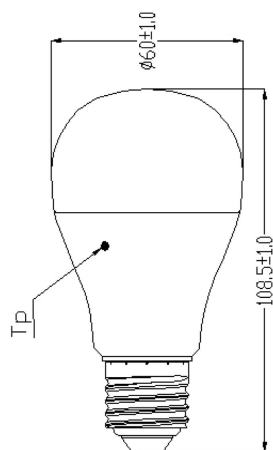

ToLEDo GLS V4 DIM FR 1150lm 865 E27 SL

Item No: 0026627

SYLVANIA

- Compact and elegant design • Suitable replacement for halogen, incandescent and compact fluorescent GLS lamps
- Instant light at the flick of a switch • Uniform light distribution • Good colour rendering (CRI 80) • Dimmable with approved dimmers
- Perfect for hotels, restaurants, lobbies, corridors, stairwells, reception areas • Lower maintenance costs • A+ energy rating

Technical Assets

Dimensions (mm)

Photometrics

ToLEDo GLS V4 DIM FR 1150lm 865 E27 SL

Item No: 0026627

SYLVANIA

General data

Product name	ToLEDo GLS V4 DIM FR 1150lm 865 E27 SL
Technology	LED
Watt (Rated) (W)	11
Lamp shape	Pear-shape
Cap/Base	E27
Lamp finish	Frosted/Coated
General application	Hospitality, Education, Residential & Consumer
ETIM Class	EC001959
E-number FI	4740504
Warranty	3 years

Lifetime data

Average life (Nominal) (h)	15000
Average life (Rated) (h)	15000

Physical data

Nominal Product Diameter (mm)	109
Max. Lamp Diameter (mm) - D	60
Weight (kg)	0.069

Packaging

Product EAN number	5410288266275
Packaging single length / height (cm)	11.3
Packaging single width (cm)	6.4
Packaging single depth (cm)	6.4
DUN14 (inner)	15410288266272
Units per inner package	6
Packaging inner length / height (cm)	20.4
Packaging inner width (cm)	13.4
Packaging inner depth (cm)	13.7
DUN14 (outer)	25410288266279
Units per outer package	60
Packaging outer length / height (cm)	72.4
Packaging outer width (cm)	22.2
Packaging outer depth (cm)	29.7