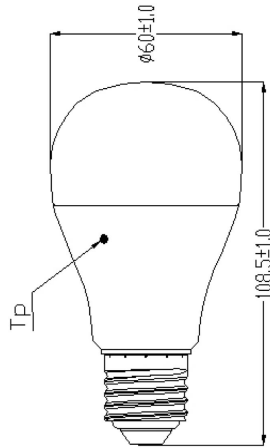

### Dimensions (mm)

## Physical data

Nominal Product Length (mm)	120
Nominal Product Diameter (mm)	60
Weight (kg)	0.06

## Packaging

Product EAN number	5410288266329
Packaging single length / height (cm)	11.3
Packaging single width (cm)	6.4
Packaging single depth (cm)	6.4
DUN14 (inner)	15410288266326
Units per inner package	6
Packaging inner length / height (cm)	20.4
Packaging inner width (cm)	13.4
Packaging inner depth (cm)	13.7
DUN14 (outer)	25410288266323
Units per outer package	60
Packaging outer length / height (cm)	72.4
Packaging outer width (cm)	22.2
Packaging outer depth (cm)	29.7