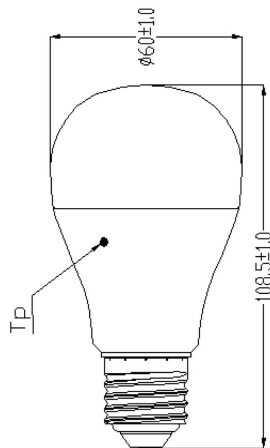

Technical Assets

Dimensions (mm)

Photometrics

ToLEDo GLS V4 DIM FR 810lm 827 E27 SL

Item No: 0026676

SYLVANIA

General data

Product name	ToLEDo GLS V4 DIM FR 810lm 827 E27 SL
Technology	LED
Watt (Rated) (W)	10
Cap/Base	E27
Fixture rating	Open
General application	Hospitality, Education, Residential & Consumer
Performance ambient temperature Tq (°C)	25
ETIM Class	EC001959
E-number SE	8296524
Warranty	3 years

Optical data

Useful luminous flux (Φ_{use})	810
Luminous flux (Rated) (lm)	810
Correlated colour temperature (k)	2700
Light colour	Homelight
CRI (Ra)	80
Beam Angle (°)	180

Electrical data

Power consumption (W)	10
Wattage (W)	10
Starting time (max) (s)	0.5
Warm-up time to 60% of full light (max) (s)	2
Primary Supply/Product voltage - min (V)	220
Primary Supply/Product voltage - max (V)	240
Lamp power factor	0.8
No. Of switching cycles before premature failures	>50000
Dimmable	Yes
Nominal Frequency (Hz)	50Hz

Lifetime data

Average life (Nominal) (h)	15000
Average life (Rated) (h)	15000

Physical data

Nominal Product Length (mm)	107
Nominal Product Diameter (mm)	60
Weight (kg)	0.065

Packaging

Product EAN number	5410288266763
Packaging single length / height (cm)	11.3
Packaging single width (cm)	6.4
Packaging single depth (cm)	6.4
DUN14 (inner)	15410288266760
Units per inner package	6
Packaging inner length / height (cm)	21.1
Packaging inner width (cm)	14.6
Packaging inner depth (cm)	14.6
DUN14 (outer)	25410288266767
Units per outer package	60
Packaging outer length / height (cm)	76.6
Packaging outer width (cm)	23.3
Packaging outer depth (cm)	32.8