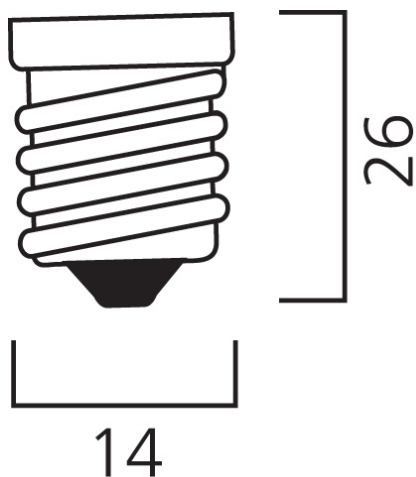

Ball IP44 Green E14

Item No: 0026891

SYLVANIA

Technical Assets

Dimensions (mm)

Photometrics

General data

Product name	Ball IP44 Green E14
Technology	LED
Watt (Rated) (W)	0.5
Lamp shape	Round/globe
Cap/Base	E14
General application	Hospitality, Residential & Consumer
ETIM Class	EC001959
E-number FI	4740407
E-number SE	8296513

Optical data

Colour Consistency (SDCM)	6
Adjustable chromaticity	N
Lumen maintenance at end of nominal life (%)	80

Ball IP44 Green E14

Item No: 0026891

SYLVANIA

Electrical data

Power consumption (W)	0.5
Wattage (W)	0.5
Starting time (max) (s)	0.05
Warm-up time to 60% of full light (max) (s)	< 1s => 60%
Supply current (A)	0.02
Lamp power factor	0.15
Control gear required	Yes
No. Of switching cycles before premature failures	>100000
Dimming method	N/A
Drive current (mA)	20

Lifetime data

Average life (Nominal) (h)	25000
Average life (Rated) (h)	25000

Physical data

Length base to pin Min-Max (mm) - B	75
Max. Lamp Diameter (mm) - D	45
Weight (kg)	0.019

Packaging

Product EAN number	5410288268910
Packaging single length / height (cm)	8.5
Packaging single width (cm)	4.4
Packaging single depth (cm)	4.4
DUN14 (inner)	15410288268917
Units per inner package	10
Packaging inner length / height (cm)	23.0
Packaging inner width (cm)	9.5
Packaging inner depth (cm)	9.8
DUN14 (outer)	25410288268914
Units per outer package	60
Packaging outer length / height (cm)	48.0
Packaging outer width (cm)	31.0
Packaging outer depth (cm)	12.5