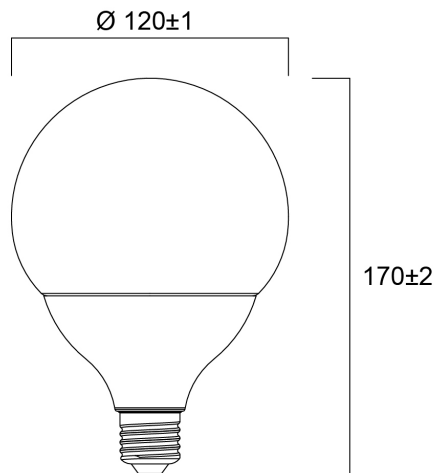

ToLEDo G120 2450LM 840 E27 SL

Item No: 0026903

SYLVANIA

Compact and elegant design Suitable replacement for halogen, incandescent and compact fluorescent lamps Instant light at the flick of a switch Uniform light distribution Good colour rendering (CRI 80) Perfect for hotels, restaurants, lobbies, corridors, stairwells, reception areas Lower maintenance costs 15,000 hours average rated life

Technical Assets

Dimensions (mm)

Photometrics

ToLEDo G120 2450LM 840 E27 SL

Item No: 0026903

SYLVANIA

General data

Product name	ToLEDo G120 2450LM 840 E27 SL
Technology	LED
Watt (Rated) (W)	20
Lamp shape	Round/globe
Cap/Base	E27
Lamp finish	Opal
Fixture rating	Open
General application	Office, Hospitality, Retail, Logistics & Industry, Education, Residential & Consumer, Museums & Galleries
Operating temperature range (°C)	-20°C...+40°C
Performance ambient temperature Tq (°C)	25
Virtual assistant compatibility	N/A
ETIM Class	EC001959
E-number FI	4740656
Warranty	3 years

Lifetime data

Lifespan L70 B50	15000
Average life (Nominal) (h)	15000
Average life (Rated) (h)	15000

Physical data

IP rating	IP20
Nominal Product Length (mm)	172
Nominal Product Diameter (mm)	120
Weight (kg)	0.275

ToLEDo G120 2450LM 840 E27 SL

Item No: 0026903

SYLVANIA

Packaging

Product EAN number	5410288269030
Packaging single length / height (cm)	12.5
Packaging single width (cm)	12.5
Packaging single depth (cm)	19.0
DUN14 (inner)	15410288269037
Units per outer package	6
Packaging outer length / height (cm)	65.0
Packaging outer width (cm)	26.5
Packaging outer depth (cm)	21.0