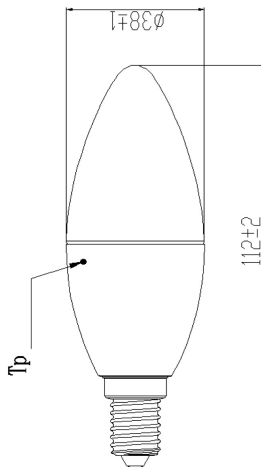

ToLED_o CANDLE V4 DIM FR 470LM 865 E14 SL

Item No: 0026971

SYLVANIA

- Compact and elegant design
- Suitable replacement for halogen, incandescent and compact fluorescent candle lamps
- Instant light at the flick of a switch
- Uniform light distribution
- Good colour rendering (CRI 80)
- Dimmable with approved dimmers
- Perfect for hotels, restaurants, lobbies, corridors, stairwells, reception areas
- Lower maintenance costs
- A+ energy rating

Technical Assets

Dimensions (mm)

Photometrics

ToLEDo CANDLE V4 DIM FR 470LM 865 E14 SL

Item No: 0026971

SYLVANIA

General data

Product name	ToLEDo CANDLE V4 DIM FR 470LM 865 E14 SL
Technology	LED
Watt (Rated) (W)	5.6
Cap/Base	E14
Fixture rating	Open
General application	Hospitality, Education, Residential & Consumer
Performance ambient temperature Tq (°C)	25
ETIM Class	EC001959
E-number FI	4740507
Warranty	3 years

Optical data

Useful luminous flux (Φuse)	470
Luminous flux (Rated) (lm)	470
Correlated colour temperature (k)	6500
Light colour	Daylight
CRI (Ra)	80
Beam Angle (°)	280

Electrical data

Power consumption (W)	5.6
Wattage (W)	5.6
Starting time (max) (s)	<0.5
Warm-up time to 60% of full light (max) (s)	<1.0
Lamp power factor	0.5
No. Of switching cycles before premature failures	>50000
Dimmable	Yes
Nominal Frequency (Hz)	50/60Hz

Lifetime data

Average life (Nominal) (h)	15000
Average life (Rated) (h)	15000

Physical data

Nominal Product Length (mm)	110
Nominal Product Diameter (mm)	38
Weight (kg)	0.041

Packaging

Product EAN number	5410288269719
Packaging single length / height (cm)	12.6
Packaging single width (cm)	4.8
Packaging single depth (cm)	4.8
DUN14 (inner)	15410288269716
Units per inner package	6
Packaging inner length / height (cm)	15.5
Packaging inner width (cm)	10.5
Packaging inner depth (cm)	13.6
Units per outer package	60
Packaging outer length / height (cm)	55.0
Packaging outer width (cm)	32.6
Packaging outer depth (cm)	15.6