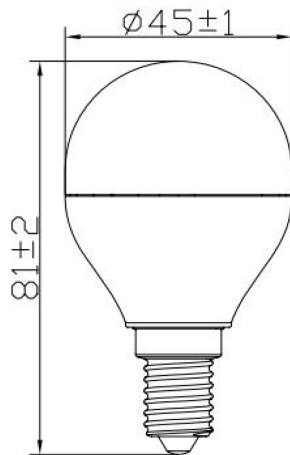

Technical Assets

Dimensions (mm)

Photometrics

ToLEDo BALL V6 470LM 865 E14 SL

Item No: 0026976

SYLVANIA

General data

Product name	ToLEDo BALL V6 470LM 865 E14 SL
Technology	LED
Watt (Rated) (W)	5
Cap/Base	E14
Fixture rating	Open
General application	Hospitality, Residential & Consumer
Performance ambient temperature Tq (°C)	25
ETIM Class	EC001959
E-number FI	4740661
Warranty	3 years

Lifetime data

Average life (Nominal) (h)	15000
Average life (Rated) (h)	15000

Physical data

Nominal Product Length (mm)	82
Nominal Product Diameter (mm)	45
Weight (kg)	0.043

Packaging

Product EAN number	5410288269764
Packaging single length / height (cm)	8.8
Packaging single width (cm)	4.8
Packaging single depth (cm)	4.8
DUN14 (inner)	15410288269761
Units per inner package	6
Packaging inner length / height (cm)	15.5
Packaging inner width (cm)	10.5
Packaging inner depth (cm)	9.8
DUN14 (outer)	25410288269768
Units per outer package	60
Packaging outer length / height (cm)	55.0
Packaging outer width (cm)	32.6
Packaging outer depth (cm)	12.0