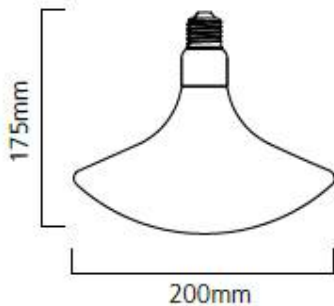

# TOLEDO SYLCONE GA200 470LM E27 SL

Item No: 0027117

**SYLVANIA**

• Unique hand blown glass lamp. • Combines contemporary aesthetics and innovative LED filament chip technology (FCT) to create popular retro look and warm ambiance similar to traditional lamps. • Colour temperature of 2000K replicates warm glow effect of incandescent lighting • Dimmable on approved dimmers - allows end user to create perfect ambient lighting • High lumen efficacy of 104lm/W • Environment friendly - no mercury and lower CO2 emissions. • Energy Class: A++ • A range of fittings specifically designed to enhance the aesthetic of the product (only glass and metal visible) are available separately

### Dimensions (mm)

0027117

## Physical data

Max. Lamp Diameter (mm) - D	200
Weight (kg)	0.25

## Packaging

Product EAN number	5410288271170
Packaging single length / height (cm)	20.6
Packaging single width (cm)	20.6
Packaging single depth (cm)	22.5
DUN14 (inner)	15410288271177
Units per outer package	2
Packaging outer length / height (cm)	44.3
Packaging outer width (cm)	22.9
Packaging outer depth (cm)	27.5