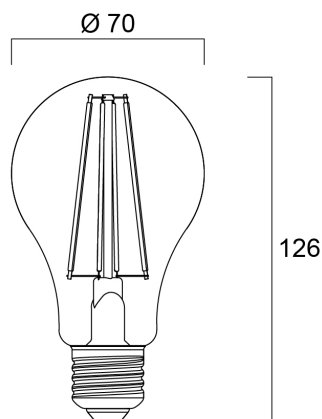

ToLEDo RT GLS V4 CL 1521LM 827 E27 SL

Item No: 0027143

SYLVANIA

- Perfect for decorative and general lighting applications and creates a warm ambiance similar to traditional lamps
- Same look, size and functionality as incandescent lamps
- Omni-directional light distribution
- A++ energy rating
- Suitable replacement for incandescent and halogen lamps
- Gives same sparkling light effect as incandescent lamp
- Dimensionally identical to incandescent lamps - fits all fixtures
- Environment friendly - no mercury and lower CO2 emissions

Technical Assets

Dimensions (mm)

Photometrics

ToLEDo RT GLS V4 CL 1521LM 827 E27 SL

Item No: 0027143

SYLVANIA

General data

Product name	ToLEDo RT GLS V4 CL 1521LM 827 E27 SL
Technology	LED
Watt (Rated) (W)	11
Cap/Base	E27
Fixture rating	Open
General application	Hospitality, Residential & Consumer
Performance ambient temperature Tq (°C)	25
ETIM Class	EC001959
E-number FI	4740574
Warranty	3 years

Lifetime data

Average life (Nominal) (h)	15000
Average life (Rated) (h)	15000

Physical data

Nominal Product Length (mm)	126
Nominal Product Diameter (mm)	70
Weight (kg)	0.04

Packaging

Product EAN number	5410288271439
Packaging single length / height (cm)	7.0
Packaging single width (cm)	7.0
Packaging single depth (cm)	12.8
DUN14 (inner)	15410288271436
Units per inner package	6
Packaging inner length / height (cm)	21.9
Packaging inner width (cm)	14.6
Packaging inner depth (cm)	14.3
DUN14 (outer)	25410288271433
Units per outer package	60
Packaging outer length / height (cm)	77.4
Packaging outer width (cm)	23.9
Packaging outer depth (cm)	30.8