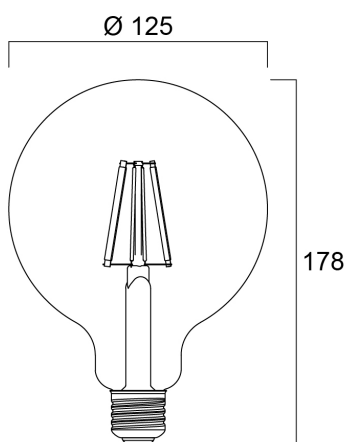

# ToLEDo RT G120 V4 CL 1055LM 827 E27 SL

Item No: 0027147

**SYLVANIA**

- Perfect for decorative and general lighting applications and creates a warm ambiance similar to traditional lamps
- Same look, size and functionality as incandescent lamps
- Omni-directional light distribution
- A++ energy rating
- Suitable replacement for incandescent and halogen lamps
- Gives same sparkling light effect as incandescent lamp
- Dimensionally identical to incandescent lamps - fits all fixtures
- Environment friendly - no mercury and lower CO2 emissions

### Dimensions (mm)

## Physical data

Nominal Product Length (mm)	178
Nominal Product Diameter (mm)	124
Weight (kg)	0.24

## Packaging

Product EAN number	5410288271477
Packaging single length / height (cm)	18.4
Packaging single width (cm)	13.1
Packaging single depth (cm)	13.1
DUN14 (inner)	15410288271474
Units per inner package	6
Packaging inner length / height (cm)	20.8
Packaging inner width (cm)	27.6
Packaging inner depth (cm)	41.0
Units per outer package	60
Packaging outer length / height (cm)	107.2
Packaging outer width (cm)	42.3
Packaging outer depth (cm)	56.3