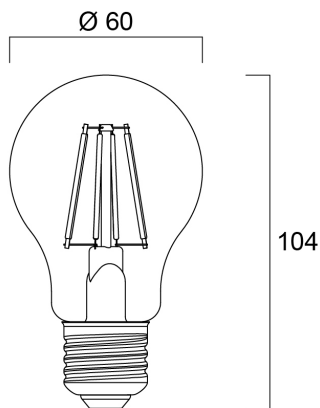

ToLEDo RT GLS V4 CS 400LM 827 E27 SL

Item No: 0027157

SYLVANIA

- Perfect for decorative and general lighting applications and creates a warm ambiance similar to traditional lamps
- Same look, size and functionality as incandescent lamps
- Omni-directional light distribution
- A++ energy rating
- Suitable replacement for incandescent and halogen lamps
- Gives same sparkling light effect as incandescent lamp
- Dimensionally identical to incandescent lamps - fits all fixtures
- Environment friendly - no mercury and lower CO2 emissions

Technical Assets

Dimensions (mm)

Photometrics

ToLEDo RT GLS V4 CS 400LM 827 E27 SL

Item No: 0027157

SYLVANIA

General data

Product name	ToLEDo RT GLS V4 CS 400LM 827 E27 SL
Technology	LED
Watt (Rated) (W)	4.5
Cap/Base	E27
Fixture rating	Open
General application	Hospitality, Residential & Consumer
Performance ambient temperature Tq (°C)	25
ETIM Class	EC001959
E-number SE	8295080
Warranty	3 years

Lifetime data

Average life (Nominal) (h)	15000
Average life (Rated) (h)	15000

Physical data

Nominal Product Length (mm)	104
Nominal Product Diameter (mm)	60
Weight (kg)	0.029

ToLEDo RT GLS V4 CS 400LM 827 E27 SL

Item No: 0027157

SYLVANIA

Packaging

Product EAN number	5410288271576
Packaging single length / height (cm)	11.4
Packaging single width (cm)	6.4
Packaging single depth (cm)	6.4
DUN14 (inner)	15410288271573
Units per inner package	6
Packaging inner length / height (cm)	20.3
Packaging inner width (cm)	13.7
Packaging inner depth (cm)	13.2
DUN14 (outer)	25410288271570
Units per outer package	60
Packaging outer length / height (cm)	71.5
Packaging outer width (cm)	21.5
Packaging outer depth (cm)	29.1