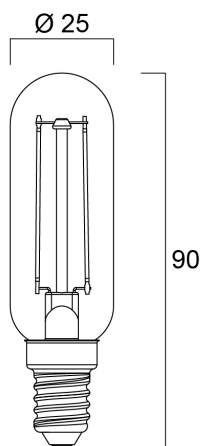

### Dimensions (mm)

## Physical data

Nominal Product Length (mm)	90
Nominal Product Diameter (mm)	25
Weight (kg)	0.012

## Packaging

Product EAN number	5410288272436
Packaging single length / height (cm)	2.5
Packaging single width (cm)	2.5
Packaging single depth (cm)	8.7
DUN14 (inner)	15410288272433
Units per inner package	6
Packaging inner length / height (cm)	8.6
Packaging inner width (cm)	5.8
Packaging inner depth (cm)	10.0
DUN14 (outer)	25410288272430
Units per outer package	60
Packaging outer length / height (cm)	33.2
Packaging outer width (cm)	20.1
Packaging outer depth (cm)	13.7