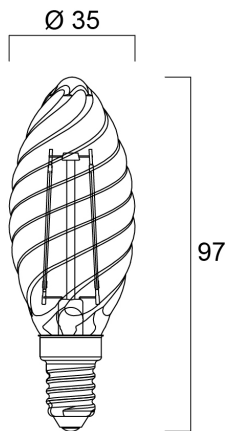

# ToLEDo RT CANDLE TW V4 CL 250LM 827 E14 SL

Item No: 0027336

**SYLVANIA**

- Perfect for decorative and general lighting applications and creates a warm ambience similar to traditional lamps
- The versatile ToLEDo Retro candle range is the ideal replacement for halogen and incandescent lamps and perfect for chandeliers and decorative applications
- Same look, size and functionality as incandescent lamps
- Omni-directional light distribution
- A++ energy rating
- Gives same sparkling light effect as the incandescent lamp
- Dimensionally identical to incandescent lamps - fits all fixtures
- Environment-friendly - no mercury and lower CO2 emissions

### Dimensions (mm)

## Physical data

Nominal Product Length (mm)	97
Nominal Product Diameter (mm)	35
Weight (kg)	0.016

## Packaging

Product EAN number	5410288273365
Packaging single length / height (cm)	10.6
Packaging single width (cm)	3.8
Packaging single depth (cm)	3.8
DUN14 (inner)	15410288273362
Units per inner package	6
Packaging inner length / height (cm)	15.0
Packaging inner width (cm)	11.1
Packaging inner depth (cm)	12.9
DUN14 (outer)	25410288273369
Units per outer package	60
Packaging outer length / height (cm)	56.9
Packaging outer width (cm)	31.9
Packaging outer depth (cm)	15.3