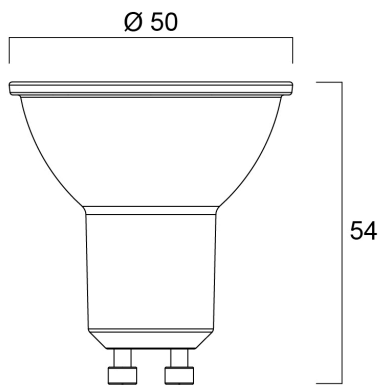

RefLED ES50 V5 345lm DIM 865 36° SL

Item No: 0027444

SYLVANIA

- Compact, energy efficient and exceptional value for money product.
- Same shape and size as halogen GU10 lamp
- Compact Cluster SMD technology enabling high efficiency with halogen look
- Reduced visible heat sink from the front
- Available in 36 degree
- High lumen efficacy
- Dimmable with approved dimmers
- 15,000 hours average rated life
- 3 years warranty

Technical Assets

Dimensions (mm)

Photometrics

RefLED ES50 V5 345lm DIM 865 36° SL

Item No: 0027444

SYLVANIA

General data

Product name	RefLED ES50 V5 345lm DIM 865 36° SL
Technology	LED
Watt (Rated) (W)	5
Cap/Base	GU10
Fixture rating	Open
General application	Education, Hospitality, Museums & Galleries, Office, Residential & Consumer, Retail
Performance ambient temperature Tq (°C)	25
ETIM Class	EC001959
E-number FI	4740468
E-number SE	8292599
Warranty	3 years

Lifetime data

Average life (Nominal) (h)	15000
Average life (Rated) (h)	15000

Physical data

Nominal Product Length (mm)	54
Nominal Product Diameter (mm)	50
Weight (kg)	0.045

Packaging

Product EAN number	5410288274447
Packaging single length / height (cm)	6.1
Packaging single width (cm)	5.2
Packaging single depth (cm)	5.2
DUN14 (inner)	15410288274444
Units per inner package	6
Packaging inner length / height (cm)	16.7
Packaging inner width (cm)	11.6
Packaging inner depth (cm)	7.5
DUN14 (outer)	25410288274441
Units per outer package	60
Packaging outer length / height (cm)	59.8
Packaging outer width (cm)	18.7
Packaging outer depth (cm)	17.1