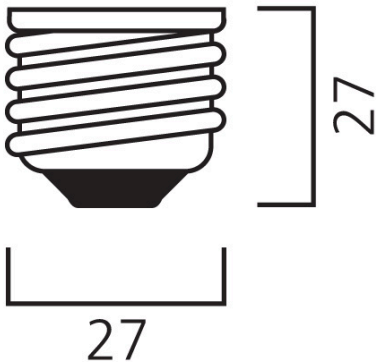

ToLEDo GLS V6 1521LM 840 E27 SL

Item No: 0027966

SYLVANIA

- Compact and elegant design • Suitable replacement for halogen, incandescent and compact fluorescent GLS lamps
- Instant light at the flick of a switch • Uniform light distribution • Good colour rendering (CRI 80) • Perfect for hotels, restaurants, lobbies, corridors, stairwells, reception areas • Lower maintenance costs • A+ energy rating

Technical Assets

Dimensions (mm)

E27

Photometrics

ToLEDo GLS V6 1521LM 840 E27 SL

Item No: 0027966

SYLVANIA

General data

Lifetime data

Average life (Nominal) (h)	15000
Average life (Rated) (h)	15000

Physical data

Nominal Product Length (mm)	120
Nominal Product Diameter (mm)	60
Weight (kg)	0.056

ToLEDo GLS V6 1521LM 840 E27 SL

Item No: 0027966

SYLVANIA

Packaging

Product EAN number	5410288279664
Packaging single length / height (cm)	11.3
Packaging single width (cm)	6.4
Packaging single depth (cm)	6.4
DUN14 (inner)	15410288279661
Units per inner package	6
Packaging inner length / height (cm)	20.4
Packaging inner width (cm)	13.4
Packaging inner depth (cm)	13.7
DUN14 (outer)	25410288279668
Units per outer package	60
Packaging outer length / height (cm)	72.4
Packaging outer width (cm)	22.2
Packaging outer depth (cm)	29.7