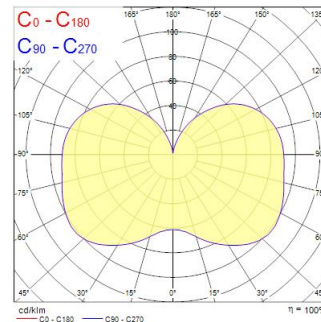

TOLEDO PERFORMER T130 13000LM 840 E40 SL

Item No: 0028376

SYLVANIA

- Direct retrofit replacement for high-pressure mercury vapor lamps (HPMV) • 50,000 hours average rated lifetime • Up to 78% energy saving compared to the standard high-pressure mercury vapor lamps • Mercury-free solution • Lower maintenance cost • High lumen efficacy • Dual operating mode – compatible with HPMV magnetic ballast and also, suitable for AC direct mains 120-240V operation • High surge voltage protection: 4kV • Suitable for both open and enclosed luminaires • Wide light distribution • High switching cycles – 200,000X • High colour rendering – CRI80 • Minimum and maximum operating temperature: -30°C to 50°C

Technical Assets

Dimensions (mm)

Photometrics

TOLEDO PERFORMER T130 13000LM 840 E40 SL

Item No: 0028376

SYLVANIA

General data

Product name	TOLEDO PERFORMER T130 13000LM 840 E40 SL
Technology	LED
Watt (Rated) (W)	110
Cap/Base	E40
Fixture rating	Open
General application	Logistics & Industry
Performance ambient temperature Tq (°C)	25
ETIM Class	EC001959
E-number FI	4740743
Warranty	5 years

Optical data

Useful luminous flux (Φ_{use})	13000
Luminous flux (Rated) (lm)	13000
Correlated colour temperature (k)	4000
Light colour	Cool White
CRI (Ra)	80
Beam Angle (°)	360
Lumen maintenance at end of nominal life (%)	70

Lifetime data

Average life (Nominal) (h)	50000
Average life (Rated) (h)	50000

Physical data

Nominal Product Length (mm)	320
Nominal Product Diameter (mm)	130
Weight (kg)	1.85

Packaging

Product EAN number	5410288283760
Packaging single length / height (cm)	17.3
Packaging single width (cm)	35.6
Packaging single depth (cm)	16.1
DUN14 (inner)	15410288283767
Units per outer package	4
Packaging outer length / height (cm)	36.1
Packaging outer width (cm)	34.0
Packaging outer depth (cm)	36.5