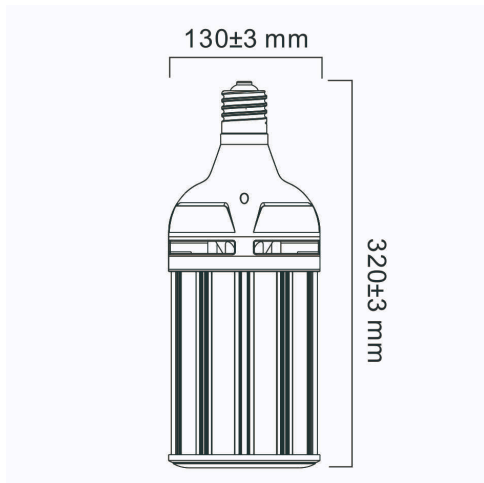

TOLEDO PERFORMER T130 13000LM 840 E40 SL

Item No: 0028376

SYLVANIA

- Direct retrofit replacement for high-pressure mercury vapor lamps (HPMV) • 50,000 hours average rated lifetime • Up to 78% energy saving compared to the standard high-pressure mercury vapor lamps • Mercury-free solution • Lower maintenance cost • High lumen efficacy • Dual operating mode – compatible with HPMV magnetic ballast and also, suitable for AC direct mains 120-240V operation • High surge voltage protection: 4kV • Suitable for both open and enclosed luminaires • Wide light distribution • High switching cycles – 200,000X • High colour rendering – CRI80 • Minimum and maximum operating temperature: -30°C to 50°C

Technical Assets

Dimensions (mm)

Photometrics

TOLEDO PERFORMER T130 13000LM 840 E40 SL

Item No: 0028376

SYLVANIA

General data

Product name	TOLEDO PERFORMER T130 13000LM 840 E40 SL
Technology	LED
Watt (Rated) (W)	110
Cap/Base	E40
Fixture rating	Open
General application	Logistics & Industry
Performance ambient temperature Tq (°C)	25
ETIM Class	EC001959
E-number FI	4740743
Warranty	5 years

Optical data

Useful luminous flux (Φ_{use})	13000
Luminous flux (Rated) (lm)	13000
Correlated colour temperature (k)	4000
Light colour	Cool White
CRI (Ra)	80
Beam Angle (°)	360
Lumen maintenance at end of nominal life (%)	70

Lifetime data

Average life (Nominal) (h)	50000
Average life (Rated) (h)	50000

Physical data

Nominal Product Length (mm)	320
Nominal Product Diameter (mm)	130
Weight (kg)	1.85

Packaging

Product EAN number	5410288283760
Packaging single length / height (cm)	17.3
Packaging single width (cm)	35.6
Packaging single depth (cm)	16.1
DUN14 (inner)	15410288283767
Units per outer package	4
Packaging outer length / height (cm)	36.1
Packaging outer width (cm)	34.0
Packaging outer depth (cm)	36.5