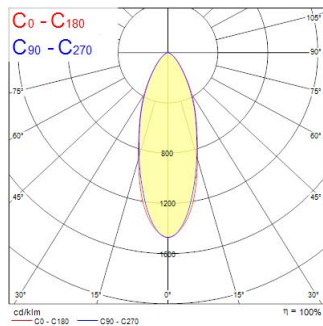

Technical Assets

Photometrics

Distance [m]	Cone diameter [m]	Illuminance [lx]
0.5	0.33 0.34	2400 E(C90) 18.3° 1021 E(C90) 18.6° 1028
1.0	0.66 0.67	601 E(C90) 18.3° 259 E(C90) 18.6° 267
1.5	0.99 1.01	267 E(C90) 18.3° 116 E(C90) 18.6° 114
2.0	1.32 1.35	150 E(C90) 18.3° 64 E(C90) 18.6° 64
2.5	1.65 1.68	96 E(C90) 18.3° 41 E(C90) 18.6° 41
3.0	1.98 2.02	67 E(C90) 18.3° 30 E(C90) 18.6° 29

Distance [m] Cone diameter [m] Illuminance [lx]
 — C0 - C180 (Half beam angle: 37.2°)
 — C90 - C270 (Half beam angle: 36.6°)

RefLED Sup RT ES50 V2 345 DIM 827 36d SL

Item No: 0028549

SYLVANIA

General data

Optical data

Useful luminous flux (Φ_{use})	345
Correlated colour temperature (k)	2700
Light colour	Homelight
CRI (Ra)	80
Colour Consistency (SDCM)	6
Colour Variation Initial (SDCM)	SDCM6
Luminous Intensity (cd)	700
Beam Angle (°)	36
Lumen maintenance at end of nominal life (%)	70