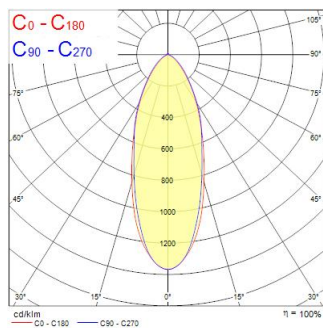

Technical Assets

Photometrics

Distance [m]	Cone diameter [m]	Beam diameter [m]	Beam diameter [m]	Illuminance [lx]
0.5	0.33 0.36	0.07	0.07	2121
		E(C90) 18.8°	E(C90) 18.8°	1180
		E(C90) 18.8°	E(C90) 18.8°	1142
1.0	0.67 0.71	0.07	0.07	681
		E(C90) 18.8°	E(C90) 18.8°	282
		E(C90) 18.8°	E(C90) 18.8°	282
1.5	1.00 1.07	0.07	0.07	303
		E(C90) 18.8°	E(C90) 18.8°	173
		E(C90) 18.8°	E(C90) 18.8°	173
2.0	1.34 1.42	0.07	0.07	170
		E(C90) 18.8°	E(C90) 18.8°	77
		E(C90) 18.8°	E(C90) 18.8°	77
2.5	1.67 1.78	0.07	0.07	136
		E(C90) 18.8°	E(C90) 18.8°	61
		E(C90) 18.8°	E(C90) 18.8°	61
3.0	2.01 2.14	0.07	0.07	104
		E(C90) 18.8°	E(C90) 18.8°	51
		E(C90) 18.8°	E(C90) 18.8°	51

Distance [m] Cone diameter [m] Illuminance [lx]

— C0 - C180 (Half beam angle: 29.2°)

— C90 - C270 (Half beam angle: 27.0°)

RefLED Sup RT ES50 V2 475 DIM 865 36d SL

Item No: 0028558

SYLVANIA

General data

Product name	RefLED Sup RT ES50 V2 475 DIM 865 36d SL
Technology	LED
Watt (Rated) (W)	5
Cap/Base	GU10
Fixture rating	Open
General application	Education, Hospitality, Museums & Galleries, Office, Residential & Consumer, Retail
Performance ambient temperature Tq (°C)	25
ETIM Class	EC001959
E-number FI	4740855
Warranty	5 years

Optical data

Useful luminous flux (Φ_{use})	475
Correlated colour temperature (k)	6500
Light colour	Daylight
CRI (Ra)	80
Colour Variation Initial (SDCM)	SDCM6
Colour Consistency (SDCM)	6
Luminous Intensity (cd)	860
Beam Angle (°)	36
Lumen maintenance at end of nominal life (%)	70