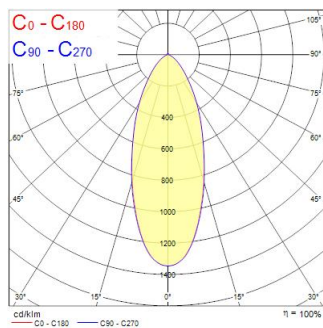

Technical Assets

Photometrics