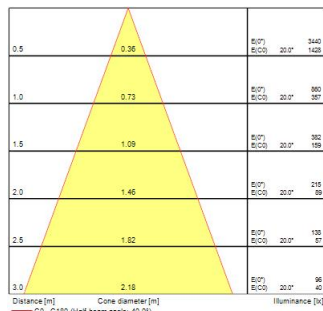

### Photometrics

## Physical data

Nominal Product Length (mm)	54
Nominal Product Diameter (mm)	50
Weight (kg)	0.042