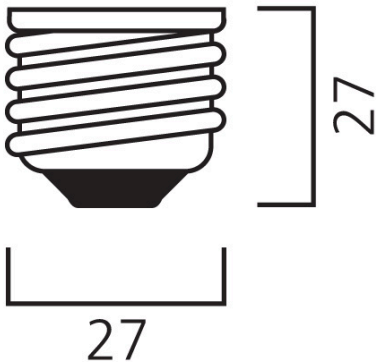

TOLEDO RADIANCE BLK DIM 650LM 840 E27 SL

Item No: 0029010

SYLVANIA

- Stylish and innovative solution
- Fluid design – easily blend with the ambience and change the look and feel of the room
- Uniform light distribution with an element of direct/indirect lighting
- Dimmable functionality to set the desired light level
- Low glare - suitable for low height installation
- Construction: black housing, textured circular reflector and matt diffuser ring
- E27 lamp base, easy-to-install
- 25,000 hours average rated life
- Lumen output: 650lm
- High lumen efficacy - up to 81 lm/W
- Product dimensions (WxL) : 142mm x 118mm
- 3 years warranty
- Environment-friendly – no mercury and lower CO2 emissions
- CRI 80

Technical Assets

Dimensions (mm)

E27

Photometrics

TOLEDO RADIANCE BLK DIM 650LM 840 E27 SL

Item No: 0029010

SYLVANIA

General data

Optical data

Useful luminous flux (Φ_{use})	650
Luminous flux (Rated) (lm)	650
Correlated colour temperature (k)	4000
Light colour	Cool White
Colour Code	840
CRI (Ra)	80
Colour Variation Initial (SDCM)	SDCM6
Colour Consistency (SDCM)	6
Beam Angle (°)	360
Lumen maintenance at end of nominal life (%)	70

Lifetime data

Average life (Nominal) (h)	25000
Average life (Rated) (h)	25000

Physical data

Nominal Product Length (mm)	118
Nominal Product Diameter (mm)	142
Weight (kg)	0.134

Packaging

Product EAN number	5410288290102
Packaging single length / height (cm)	16.0
Packaging single width (cm)	13.5
Packaging single depth (cm)	16.5
DUN14 (inner)	15410288290109
Units per outer package	2
Packaging outer length / height (cm)	28.5
Packaging outer width (cm)	17.0
Packaging outer depth (cm)	18.0