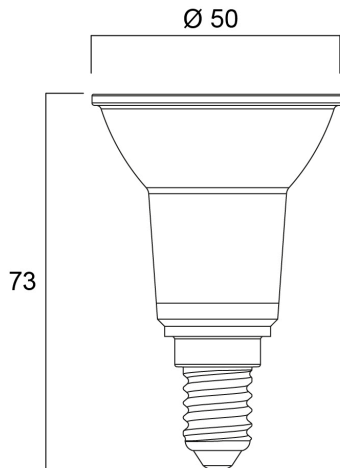

### Dimensions (mm)

## Physical data

Nominal Product Length (mm)	73
Nominal Product Diameter (mm)	50
Weight (kg)	0.045