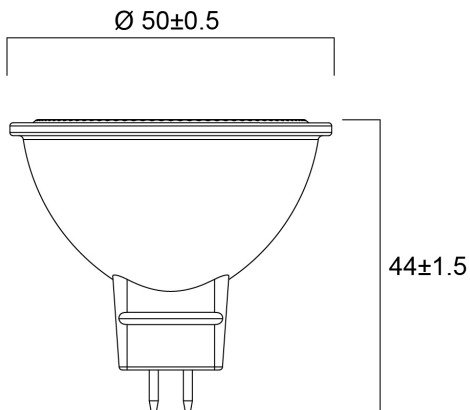

Technical Assets

Dimensions (mm)

Photometrics

RefLED Superia Retro MR16 V2 621LM DIM 827 36 SL

Item No: 0029222

SYLVANIA

General data

Product name	RefLED Superia Retro MR16 V2 621LM DIM 827 36 SL
Technology	LED
Watt (Rated) (W)	7.5
Fixture rating	Open
General application	Education, Hospitality, Museums & Galleries, Office, Residential & Consumer, Retail
Operating temperature range (°C)	-20°C...+40°C
Performance ambient temperature Tq (°C)	25
ETIM Class	EC001959
E-number FI	4741102
Warranty	5 years

Lifetime data

Lifespan L70 B50	25000
Average life (Nominal) (h)	25000
Average life (Rated) (h)	25000

Physical data

Nominal Product Length (mm)	44
Nominal Product Diameter (mm)	50
Weight (kg)	0.03

RefLED Superia Retro MR16 V2 621LM DIM 827 36 SL

Item No: 0029222

Packaging

Product EAN number	5410288292229
Packaging single length / height (cm)	6.1
Packaging single width (cm)	5.1
Packaging single depth (cm)	8.2
DUN14 (inner)	15410288292226
Units per inner package	6
Packaging inner length / height (cm)	16.4
Packaging inner width (cm)	13.2
Packaging inner depth (cm)	9.3
DUN14 (outer)	25410288292223
Units per outer package	36
Packaging outer length / height (cm)	34.6
Packaging outer width (cm)	28.2
Packaging outer depth (cm)	20.8