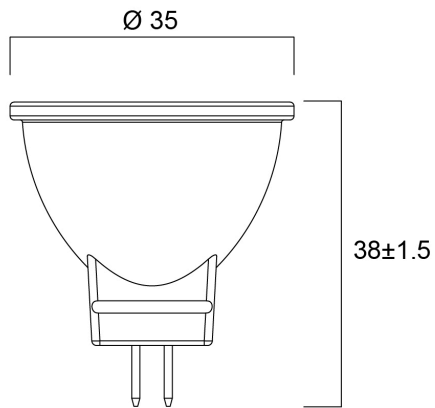

Technical Assets

Dimensions (mm)

Photometrics

RefLED Retro MR11 345LM 830 36° SL

Item No: 0029239

SYLVANIA

General data

Product name	RefLED Retro MR11 345LM 830 36° SL
Technology	LED
Watt (Rated) (W)	4
Fixture rating	Open
General application	Education, Hospitality, Museums & Galleries, Office, Residential & Consumer, Retail
Operating temperature range (°C)	-20°C...+40°C
Performance ambient temperature Tq (°C)	25
ETIM Class	EC001959
Warranty	3 years

Lifetime data

Lifespan L70 B50	15000
Average life (Nominal) (h)	15000
Average life (Rated) (h)	15000

Physical data

Nominal Product Length (mm)	38
Nominal Product Diameter (mm)	35
Weight (kg)	0.014

RefLED Retro MR11 345LM 830 36° SL

Item No: 0029239

SYLVANIA

Packaging

Product EAN number	5410288292397
Packaging single length / height (cm)	5.1
Packaging single width (cm)	4.5
Packaging single depth (cm)	7.6
DUN14 (inner)	15410288292394
Units per inner package	6
Packaging inner length / height (cm)	16.4
Packaging inner width (cm)	10.3
Packaging inner depth (cm)	9.1
DUN14 (outer)	25410288292391
Units per outer package	36
Packaging outer length / height (cm)	33.2
Packaging outer width (cm)	18.7
Packaging outer depth (cm)	20.9