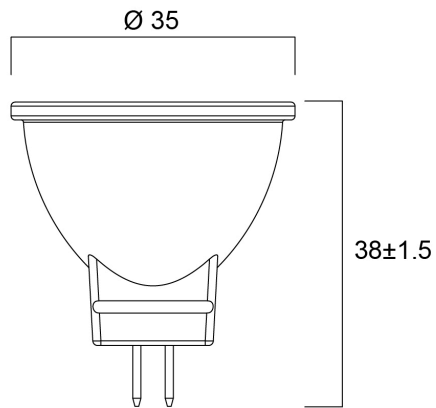

Technical Assets

Dimensions (mm)

Photometrics

RefLED Retro MR11 345LM 840 36° SL

Item No: 0029240

SYLVANIA

General data

Product name	RefLED Retro MR11 345LM 840 36° SL
Technology	LED
Watt (Rated) (W)	4
Fixture rating	Open
General application	Education, Hospitality, Museums & Galleries, Office, Residential & Consumer, Retail
Operating temperature range (°C)	-20°C...+40°C
Performance ambient temperature Tq (°C)	25
ETIM Class	EC001959
Warranty	3 years

Lifetime data

Lifespan L70 B50	15000
Average life (Nominal) (h)	15000
Average life (Rated) (h)	15000

Physical data

Nominal Product Length (mm)	38
Nominal Product Diameter (mm)	35
Weight (kg)	0.014

RefLED Retro MR11 345LM 840 36° SL

Item No: 0029240

SYLVANIA

Packaging

Product EAN number	5410288292403
Packaging single length / height (cm)	5.1
Packaging single width (cm)	4.5
Packaging single depth (cm)	7.6
DUN14 (inner)	15410288292400
Units per inner package	6
Packaging inner length / height (cm)	16.4
Packaging inner width (cm)	10.3
Packaging inner depth (cm)	9.1
DUN14 (outer)	25410288292407
Units per outer package	36
Packaging outer length / height (cm)	33.2
Packaging outer width (cm)	18.7
Packaging outer depth (cm)	20.9