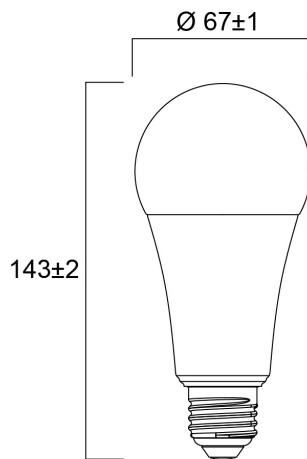

Technical Assets

Dimensions (mm)

Photometrics

ToLEDo GLS V7 1920LM 827 E27 SL

Item No: 0029596

SYLVANIA

General data

Product name	ToLEDo GLS V7 1920LM 827 E27 SL
Technology	LED
Watt (Rated) (W)	16.0
Cap/Base	E27
Fixture rating	Open
General application	Education, Hospitality, Residential & Consumer
Operating temperature range (°C)	-20°C...+40°C
Performance ambient temperature Tq (°C)	25
ETIM Class	EC001959
E-number FI	4740988
Warranty	3 years

Lifetime data

Lifespan L70 B50	15000
Average life (Nominal) (h)	15000
Average life (Rated) (h)	15000

Physical data

Nominal Product Length (mm)	143
Nominal Product Diameter (mm)	67
Weight (kg)	0.083

Packaging

Product EAN number	5410288295961
Packaging single length / height (cm)	13.2
Packaging single width (cm)	6.8
Packaging single depth (cm)	6.8
DUN14 (inner)	15410288295968
Units per outer package	6
Packaging outer length / height (cm)	14.0
Packaging outer width (cm)	21.2
Packaging outer depth (cm)	14.3