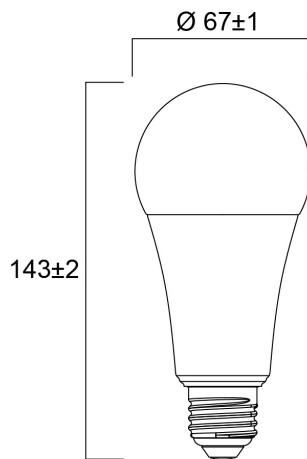

Technical Assets

Dimensions (mm)

Photometrics

ToLEDo GLS V7 1920LM 840 E27 SL

Item No: 0029597

SYLVANIA

General data

Product name	ToLEDo GLS V7 1920LM 840 E27 SL
Technology	LED
Watt (Rated) (W)	16.0
Cap/Base	E27
Fixture rating	Open
General application	Education, Hospitality, Residential & Consumer
Operating temperature range (°C)	-20°C...+40°C
Performance ambient temperature Tq (°C)	25
ETIM Class	EC001959
Warranty	3 years

Lifetime data

Lifespan L70 B50	15000
Average life (Nominal) (h)	15000
Average life (Rated) (h)	15000

Physical data

Nominal Product Length (mm)	143
Nominal Product Diameter (mm)	67
Weight (kg)	0.083

Packaging

Product EAN number	5410288295978
Packaging single length / height (cm)	13.2
Packaging single width (cm)	6.8
Packaging single depth (cm)	6.8
DUN14 (inner)	15410288295975
Units per outer package	6
Packaging outer length / height (cm)	14.0
Packaging outer width (cm)	21.2
Packaging outer depth (cm)	14.3