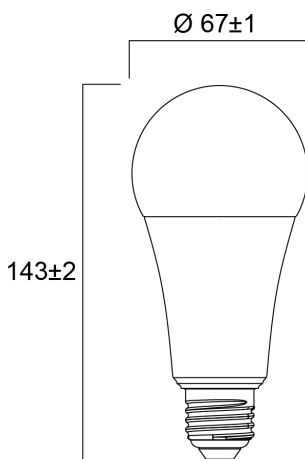

### Dimensions (mm)

## Physical data

Nominal Product Length (mm)	143
Nominal Product Diameter (mm)	67
Weight (kg)	0.083

## Packaging

Product EAN number	5410288295985
Packaging single length / height (cm)	13.2
Packaging single width (cm)	6.8
Packaging single depth (cm)	6.8
DUN14 (inner)	15410288295982
Units per outer package	6
Packaging outer length / height (cm)	14.0
Packaging outer width (cm)	21.2
Packaging outer depth (cm)	14.3