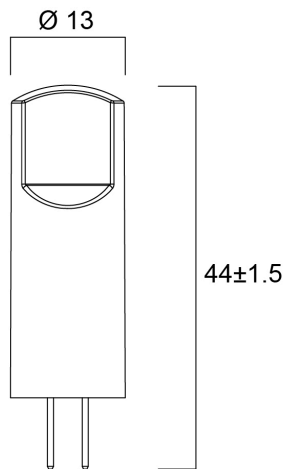

Technical Assets

Dimensions (mm)

Photometrics

ToLEDo GY6.35 V3 300LM 827 SL

Item No: 0029680

SYLVANIA

General data

Product name	ToLEDo GY6.35 V3 300LM 827 SL
Technology	LED
Watt (Rated) (W)	2.6
Lamp shape	Other
Cap/Base	GY6.35
Lamp finish	Clear
Built in presence detector	NONE
Fixture rating	Open
General application	Hospitality, Museums & Galleries, Residential & Consumer, Retail
Operating temperature range (°C)	-20°C...+40°C
Performance ambient temperature Tq (°C)	25
Virtual assistant compatibility	N/A
ETIM Class	EC001959
Warranty	3 years

Lifetime data

Lifespan L70 B50	15000
Average life (Nominal) (h)	15000
Average life (Rated) (h)	15000

Physical data

Housing colour	Silver
IP rating	IP20
Nominal Product Length (mm)	40
Nominal Product Diameter (mm)	14
Weight (kg)	0.033

ToLEDo GY6.35 V3 300LM 827 SL

Item No: 0029680

Packaging

Product EAN number	5410288296807
Packaging single length / height (cm)	6.1
Packaging single width (cm)	5.1
Packaging single depth (cm)	8.2
DUN14 (inner)	15410288296804
Units per inner package	6
Packaging inner length / height (cm)	16.4
Packaging inner width (cm)	13.2
Packaging inner depth (cm)	9.3
DUN14 (outer)	25410288296801
Units per outer package	48
Packaging outer length / height (cm)	34.6
Packaging outer width (cm)	28.2
Packaging outer depth (cm)	20.8