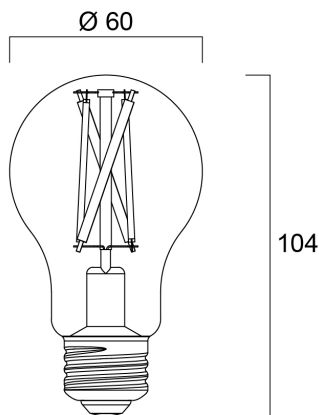

ToLEDo RT GLS ST 1055LM 827 E27 SL

Item No: 0029992

SYLVANIA

- Perfect for decorative and general lighting applications and creates a warm ambiance similar to traditional lamps
- Same look, size and functionality as incandescent lamps
- Omni-directional light distribution
- A++ energy rating
- Suitable replacement for incandescent and halogen lamps
- Gives same sparkling light effect as incandescent lamp
- Dimensionally identical to incandescent lamps - fits all fixtures
- Environment friendly - no mercury and lower CO2 emissions

Technical Assets

Dimensions (mm)

Photometrics

ToLEDo RT GLS ST 1055LM 827 E27 SL

Item No: 0029992

SYLVANIA

General data

Product name	ToLEDo RT GLS ST 1055LM 827 E27 SL
Technology	LED
Watt (Rated) (W)	8
Cap/Base	E27
Fixture rating	Open
General application	Hospitality, Residential & Consumer
Performance ambient temperature Tq (°C)	25
ETIM Class	EC001959
E-number FI	4740755
Warranty	3 years

Lifetime data

Average life (Nominal) (h)	15000
Average life (Rated) (h)	15000

Physical data

Nominal Product Length (mm)	104
Nominal Product Diameter (mm)	60
Weight (kg)	0.032

Packaging

Product EAN number	5410288299921
Packaging single length / height (cm)	11.4
Packaging single width (cm)	6.4
Packaging single depth (cm)	6.4
DUN14 (inner)	15410288299928
Units per inner package	6
Packaging inner length / height (cm)	20.3
Packaging inner width (cm)	13.7
Packaging inner depth (cm)	13.2
DUN14 (outer)	25410288299925
Units per outer package	60
Packaging outer length / height (cm)	71.5
Packaging outer width (cm)	21.5
Packaging outer depth (cm)	29.1