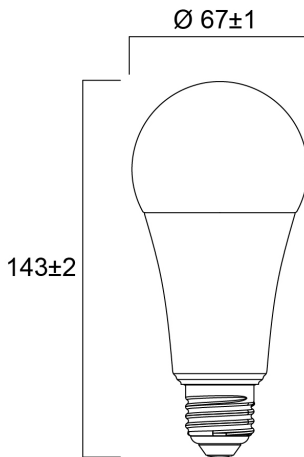

Technical Assets

Dimensions (mm)

Photometrics

ToLEDo GLS V8 1920LM 865 E27 SL

Item No: 0030023

SYLVANIA

General data

Product name	ToLEDo GLS V8 1920LM 865 E27 SL
Technology	LED
Watt (Rated) (W)	17
Lamp shape	Pear-shape
Cap/Base	E27
Lamp finish	Opal
Fixture rating	Open
General application	Education, Hospitality, Residential & Consumer
Operating temperature range (°C)	-20°C...+40°C
Performance ambient temperature Tq (°C)	25
Virtual assistant compatibility	N/A
ETIM Class	EC001959
E-number FI	4741161
Warranty	3 years

Lifetime data

Lifespan L70 B50	15000
Average life (Nominal) (h)	15000
Average life (Rated) (h)	15000

Physical data

Housing colour	White
IP rating	IP20
Nominal Product Height (mm)	143
Nominal Product Diameter (mm)	67
Weight (kg)	0.084

ToLEDo GLS V8 1920LM 865 E27 SL

Item No: 0030023

Packaging

Product EAN number	5410288300238
Packaging single length / height (cm)	7.0
Packaging single width (cm)	7.0
Packaging single depth (cm)	15.2
DUN14 (inner)	15410288300235
Units per outer package	6
Packaging outer length / height (cm)	22.1
Packaging outer width (cm)	15.0
Packaging outer depth (cm)	16.0