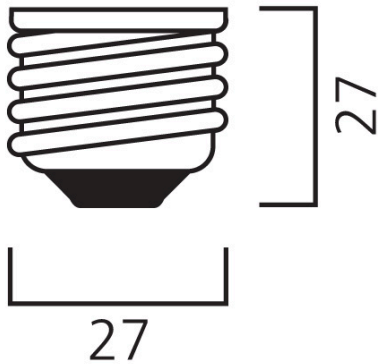

Technical Assets

Dimensions (mm)

E27