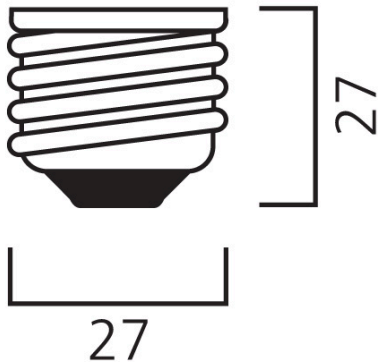

ToLEDo Performer Retro E 3000LM E27 840 SL

Item No: 0030633

SYLVANIA

The ToLEDo Performer E-Series is a direct retrofit solution to replace high-pressure mercury vapour lamps. Dual operating mode – compatible with HPMV magnetic ballast and direct mains AC 200-240V. 25,000 hours average rated life. Ideal product for factories, warehouses, industries, street lighting, post-top lighting and more. Similar look and feel to conventional HID lamps. IP65 design suitable for outdoor applications with IP rated base caps, as well as indoor applications. Available in 3000K and 4000K. Delivering instant saving with a low initial investment.

Technical Assets

Dimensions (mm)

E27

Photometrics

ToLEDo Performer Retro E 3000LM E27 840 SL

Item No: 0030633

SYLVANIA

General data

Lifetime data

Lifespan L70 B50	25000
------------------	-------

Physical data

Housing colour	White
IP rating	IP20
Nominal Product Height (mm)	180
Nominal Product Diameter (mm)	75
Weight (kg)	0.122

ToLEDo Performer Retro E 3000LM E27 840 SL

Item No: 0030633

Packaging

Product EAN number	5410288306339
Packaging single length / height (cm)	10.0
Packaging single width (cm)	10.0
Packaging single depth (cm)	21.8
DUN14 (inner)	15410288306336
Units per outer package	6
Packaging outer length / height (cm)	35.3
Packaging outer width (cm)	24.8
Packaging outer depth (cm)	22.8