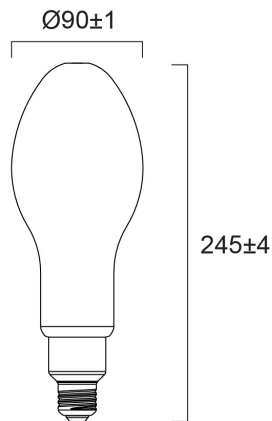

ToLEDo Performer Retro E 4000LM E27 840 SL

Item No: 0030635

SYLVANIA

The ToLEDo Performer E-Series is a direct retrofit solution to replace high-pressure mercury vapour lamps. Dual operating mode – compatible with HPMV magnetic ballast and direct mains AC 200-240V. 25,000 hours average rated life. Ideal product for factories, warehouses, industries, street lighting, post-top lighting and more. Similar look and feel to conventional HID lamps. IP65 design suitable for outdoor applications with IP rated base caps, as well as indoor applications. Available in 3000K and 4000K. Delivering instant saving with a low initial investment.

Technical Assets

Dimensions (mm)

Photometrics

ToLEDo Performer Retro E 4000LM E27 840 SL

Item No: 0030635

SYLVANIA

General data

Product name	ToLEDo Performer Retro E 4000LM E27 840 SL
Technology	LED
Lamp shape	Pear-shape
Cap/Base	E27
Lamp finish	Opal
Built in presence detector	NONE
Fixture rating	Open
General application	Logistics & Industry
Virtual assistant compatibility	N/A
ETIM Class	EC001959
E-number FI	4844498
Warranty	3 years

Lifetime data

Lifespan L70 B50	25000
------------------	-------

Physical data

Housing colour	White
IP rating	IP20
Nominal Product Height (mm)	245
Nominal Product Diameter (mm)	90
Weight (kg)	0.163

ToLEDo Performer Retro E 4000LM E27 840 SL

Item No: 0030635

Packaging

Product EAN number	5410288306353
Packaging single length / height (cm)	11.2
Packaging single width (cm)	11.2
Packaging single depth (cm)	27.0
DUN14 (inner)	15410288306350
Units per outer package	6
Packaging outer length / height (cm)	35.0
Packaging outer width (cm)	23.5
Packaging outer depth (cm)	28.0