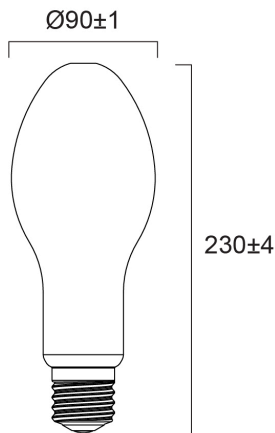

ToLEDo Performer Retro E 5500LM E40 830 SL

Item No: 0030636

SYLVANIA

The ToLEDo Performer E-Series is a direct retrofit solution to replace high-pressure mercury vapour lamps. Dual operating mode – compatible with HPMV magnetic ballast and direct mains AC 200-240V. 25,000 hours average rated life. Ideal product for factories, warehouses, industries, street lighting, post-top lighting and more. Similar look and feel to conventional HID lamps. IP65 design suitable for outdoor applications with IP rated base caps, as well as indoor applications. Available in 3000K and 4000K. Delivering instant saving with a low initial investment.

Technical Assets

Dimensions (mm)

Photometrics

ToLEDo Performer Retro E 5500LM E40 830 SL

Item No: 0030636

SYLVANIA

General data

Product name	ToLEDo Performer Retro E 5500LM E40 830 SL
Technology	LED
Lamp shape	Pear-shape
Cap/Base	E40
Lamp finish	Opal
Built in presence detector	NONE
Fixture rating	Open
General application	Logistics & Industry
Virtual assistant compatibility	N/A
ETIM Class	EC001959
E-number FI	4844499
Warranty	3 years

Lifetime data

Lifespan L70 B50	25000
------------------	-------

Physical data

Housing colour	White
IP rating	IP20
Nominal Product Height (mm)	230
Nominal Product Diameter (mm)	90
Weight (kg)	0.172

ToLEDo Performer Retro E 5500LM E40 830 SL

Item No: 0030636

Packaging

Product EAN number	5410288306360
Packaging single length / height (cm)	11.2
Packaging single width (cm)	11.2
Packaging single depth (cm)	27.0
DUN14 (inner)	15410288306367
Units per outer package	6
Packaging outer length / height (cm)	39.6
Packaging outer width (cm)	27.8
Packaging outer depth (cm)	28.0