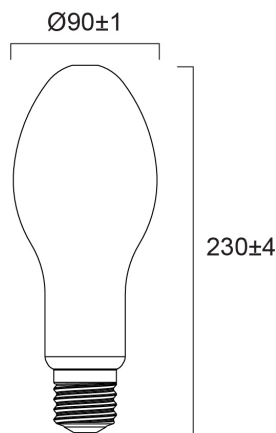

ToLEDo Performer Retro E 6000LM E40 840 SL

Item No: 0030637

SYLVANIA

The ToLEDo Performer E-Series is a direct retrofit solution to replace high-pressure mercury vapour lamps. Dual operating mode – compatible with HPMV magnetic ballast and direct mains AC 200-240V. 25,000 hours average rated life. Ideal product for factories, warehouses, industries, street lighting, post-top lighting and more. Similar look and feel to conventional HID lamps. IP65 design suitable for outdoor applications with IP rated base caps, as well as indoor applications. Available in 3000K and 4000K. Delivering instant saving with a low initial investment.

Technical Assets

Dimensions (mm)

Photometrics

ToLEDo Performer Retro E 6000LM E40 840 SL

Item No: 0030637

SYLVANIA

General data

Product name	ToLEDo Performer Retro E 6000LM E40 840 SL
Technology	LED
Lamp shape	Pear-shape
Cap/Base	E40
Lamp finish	Opal
Built in presence detector	NONE
Fixture rating	Open
General application	Logistics & Industry
Virtual assistant compatibility	N/A
ETIM Class	EC001959
E-number FI	4844700
Warranty	3 years

Lifetime data

Lifespan L70 B50	25000
------------------	-------

Physical data

Housing colour	White
IP rating	IP20
Nominal Product Height (mm)	230
Nominal Product Diameter (mm)	90
Weight (kg)	0.172

ToLEDo Performer Retro E 6000LM E40 840 SL

Item No: 0030637

Packaging

Product EAN number	5410288306377
Packaging single length / height (cm)	11.2
Packaging single width (cm)	11.2
Packaging single depth (cm)	27.0
DUN14 (inner)	15410288306374
Units per outer package	6
Packaging outer length / height (cm)	39.6
Packaging outer width (cm)	27.8
Packaging outer depth (cm)	28.0