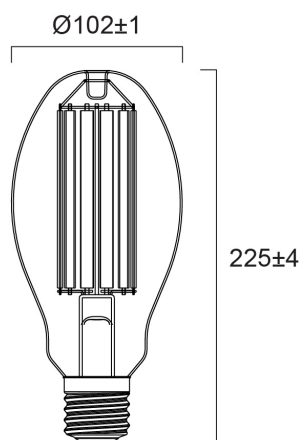

ToLEDo Performer Retro E 9000LM E40 830 SL

Item No: 0030638

SYLVANIA

The ToLEDo Performer E-Series is a direct retrofit solution to replace high-pressure mercury vapour lamps. Dual operating mode – compatible with HPMV magnetic ballast and direct mains AC 200-240V. 25,000 hours average rated life. Ideal product for factories, warehouses, industries, street lighting, post-top lighting and more. Similar look and feel to conventional HID lamps. IP65 design suitable for outdoor applications with IP rated base caps, as well as indoor applications. Available in 3000K and 4000K. Delivering instant saving with a low initial investment.

Technical Assets

Dimensions (mm)

Photometrics

ToLEDo Performer Retro E 9000LM E40 830 SL

Item No: 0030638

SYLVANIA

General data

Product name	ToLEDo Performer Retro E 9000LM E40 830 SL
Technology	LED
Lamp shape	Pear-shape
Cap/Base	E40
Lamp finish	Clear
Built in presence detector	NONE
Fixture rating	Open
General application	Logistics & Industry
Virtual assistant compatibility	N/A
ETIM Class	EC001959
E-number FI	4844701
Warranty	3 years

Lifetime data

Lifespan L70 B50	25000
------------------	-------

Physical data

Housing colour	Transparent
IP rating	IP20
Nominal Product Height (mm)	225
Nominal Product Diameter (mm)	102
Weight (kg)	0.235

ToLEDo Performer Retro E 9000LM E40 830 SL

Item No: 0030638

Packaging

Product EAN number	5410288306384
Packaging single length / height (cm)	12.5
Packaging single width (cm)	12.5
Packaging single depth (cm)	26.0
DUN14 (inner)	15410288306381
Units per outer package	6
Packaging outer length / height (cm)	43.2
Packaging outer width (cm)	30.1
Packaging outer depth (cm)	27.0