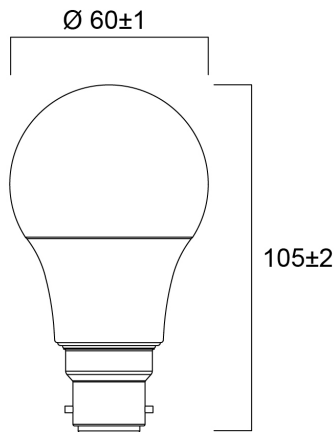

Technical Assets

Dimensions (mm)

Photometrics

ToLEDo GLS 806LM 840 B22 SL4

Item No: 0030842

SYLVANIA

General data

Product name	ToLEDo GLS 806LM 840 B22 SL4
Technology	LED
Lamp shape	Pear-shape
Cap/Base	B22
Lamp finish	Opal
Built in presence detector	NONE
Fixture rating	Open
General application	Hospitality, Residential & Consumer
Operating temperature range (°C)	-20°C...+40°C
Virtual assistant compatibility	N/A
ETIM Class	EC001959
Warranty	3 years

Optical data

Useful luminous flux (Φ _{use})	806
Correlated colour temperature (k)	4000
Light colour	Cool White
CRI (Ra)	80
Colour Variation Initial (SDCM)	SDCM6
Beam Angle (°)	150
Photobiological Risk Group	RG1

Lifetime data

Lifespan L70 B50	15000
------------------	-------

Physical data

Housing colour	White
IP rating	IP20
Nominal Product Height (mm)	105
Nominal Product Diameter (mm)	60
Weight (kg)	0.087

ToLEDo GLS 806LM 840 B22 SL4

Item No: 0030842

Packaging

Product EAN number	5410288308425
Packaging single length / height (cm)	21.0
Packaging single width (cm)	6.1
Packaging single depth (cm)	11.2
DUN14 (inner)	15410288308422
Units per outer package	6
Packaging outer length / height (cm)	37.7
Packaging outer width (cm)	21.6
Packaging outer depth (cm)	12.5