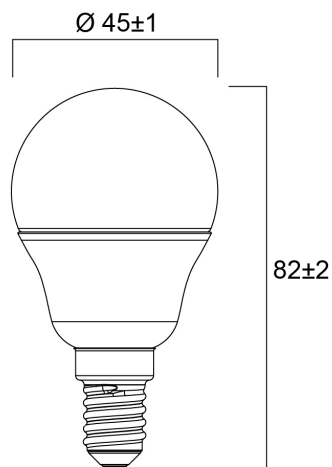

### Dimensions (mm)

## Physical data

Housing colour	White
IP rating	IP20
Nominal Product Height (mm)	82
Nominal Product Diameter (mm)	45
Weight (kg)	0.016

## Packaging

Product EAN number	5410288308616
Packaging single length / height (cm)	5.0
Packaging single width (cm)	5.0
Packaging single depth (cm)	9.5
DUN14 (inner)	15410288308613
Units per outer package	6
Packaging outer length / height (cm)	15.8
Packaging outer width (cm)	10.7
Packaging outer depth (cm)	10.7