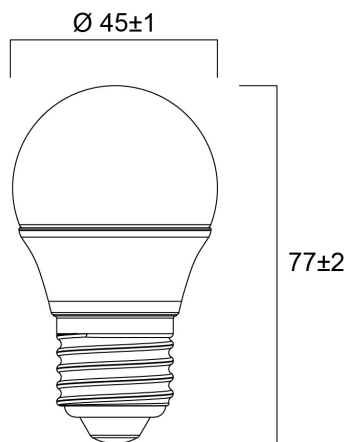

ToLEDo BALL 470LM 827 E14 SL

Item No: 0030863

SYLVANIA

Compact and elegant design. Suitable replacement for halogen, incandescent and compact fluorescent lamps. Instant light at the flick of a switch. Uniform light distribution. Good colour rendering (CRI 80). Perfect for hotels, restaurants, lobbies, corridors, stairwells, reception areas. Lower maintenance costs. 15,000 hours average rated life.

Technical Assets

Dimensions (mm)

Photometrics

ToLEDo BALL 470LM 827 E14 SL

Item No: 0030863

SYLVANIA

General data

Product name	ToLEDo BALL 470LM 827 E14 SL
Technology	LED
Lamp shape	Pear-shape
Cap/Base	E14
Lamp finish	Opal
Built in presence detector	NONE
Fixture rating	Open
General application	Hospitality, Residential & Consumer
Virtual assistant compatibility	N/A
ETIM Class	EC001959
E-number FI	4741282
Warranty	3 years

Lifetime data

Lifespan L70 B50	15000
------------------	-------

Physical data

Housing colour	White
IP rating	IP20
Nominal Product Height (mm)	82
Nominal Product Diameter (mm)	45
Weight (kg)	0.016

ToLEDo BALL 470LM 827 E14 SL

Item No: 0030863

Packaging

Product EAN number	5410288308630
Packaging single length / height (cm)	5.0
Packaging single width (cm)	5.0
Packaging single depth (cm)	9.5
DUN14 (inner)	15410288308637
Units per outer package	6
Packaging outer length / height (cm)	15.8
Packaging outer width (cm)	10.7
Packaging outer depth (cm)	10.7