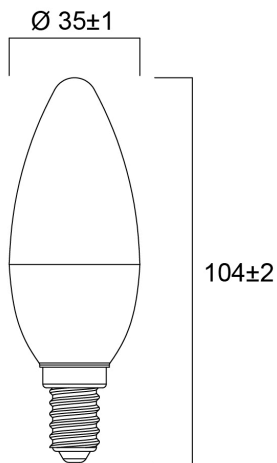

ToLEDo CANDLE 470LM 827 E14 SL

Item No: 0030884

SYLVANIA

Compact and elegant design. Suitable replacement for halogen, incandescent and compact fluorescent lamps. Instant light at the flick of a switch. Uniform light distribution. Good colour rendering (CRI 80). Perfect for hotels, restaurants, lobbies, corridors, stairwells, reception areas. Lower maintenance costs. 15,000 hours average rated life.

Technical Assets

Dimensions (mm)

Photometrics

ToLEDo CANDLE 470LM 827 E14 SL

Item No: 0030884

SYLVANIA

General data

Product name	ToLEDo CANDLE 470LM 827 E14 SL
Technology	LED
Lamp shape	Candle
Cap/Base	E14
Lamp finish	Opal
Built in presence detector	NONE
Fixture rating	Open
General application	Hospitality, Residential & Consumer
Virtual assistant compatibility	N/A
ETIM Class	EC001959
E-number FI	4741291
Warranty	3 years

Lifetime data

Lifespan L70 B50	15000
------------------	-------

Physical data

Housing colour	White
IP rating	IP20
Nominal Product Height (mm)	102
Nominal Product Diameter (mm)	35
Weight (kg)	0.016

ToLEDo CANDLE 470LM 827 E14 SL

Item No: 0030884

SYLVANIA

Packaging

Product EAN number	5410288308845
Packaging single length / height (cm)	4.5
Packaging single width (cm)	4.5
Packaging single depth (cm)	11.0
DUN14 (inner)	15410288308842
Units per outer package	6
Packaging outer length / height (cm)	14.3
Packaging outer width (cm)	9.7
Packaging outer depth (cm)	12.2